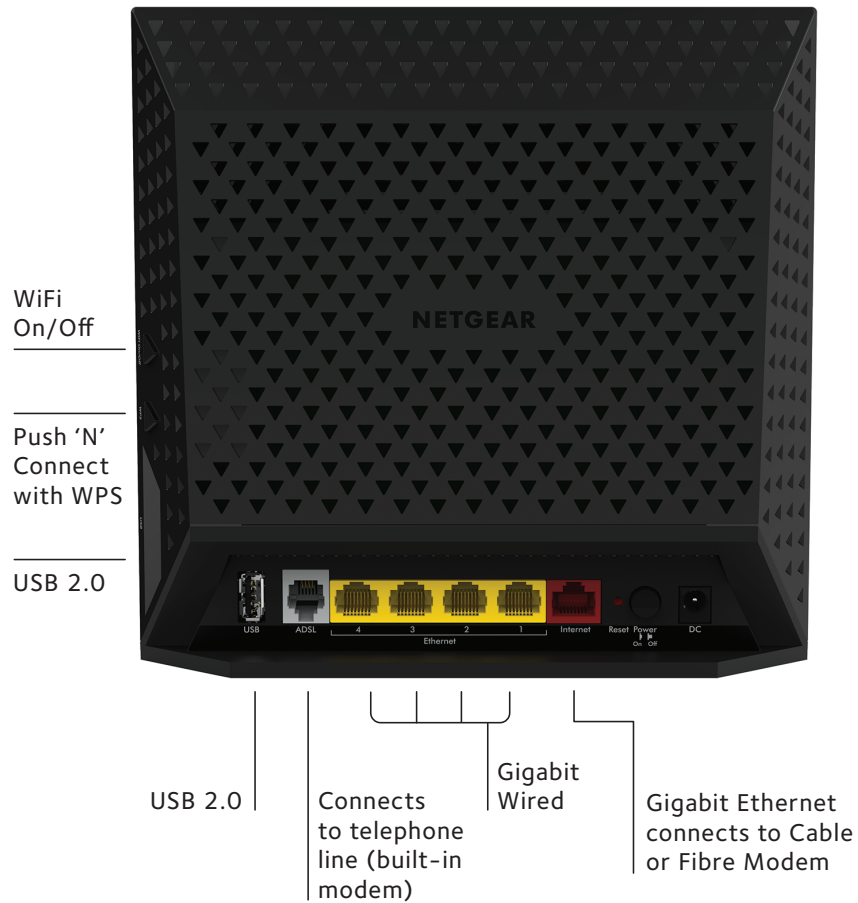

MULTIPLE HD STREAMING—Optimized for a smooth, lag-free multiple HD streaming experience

Connection Diagram

PACKAGE CONTENTS

- AC1600 WiFi VDSL/ADSL Modem Router (D6400)
- Ethernet cable
- Phone cable
- DSL filter
- Quick start guide
- Power adapter